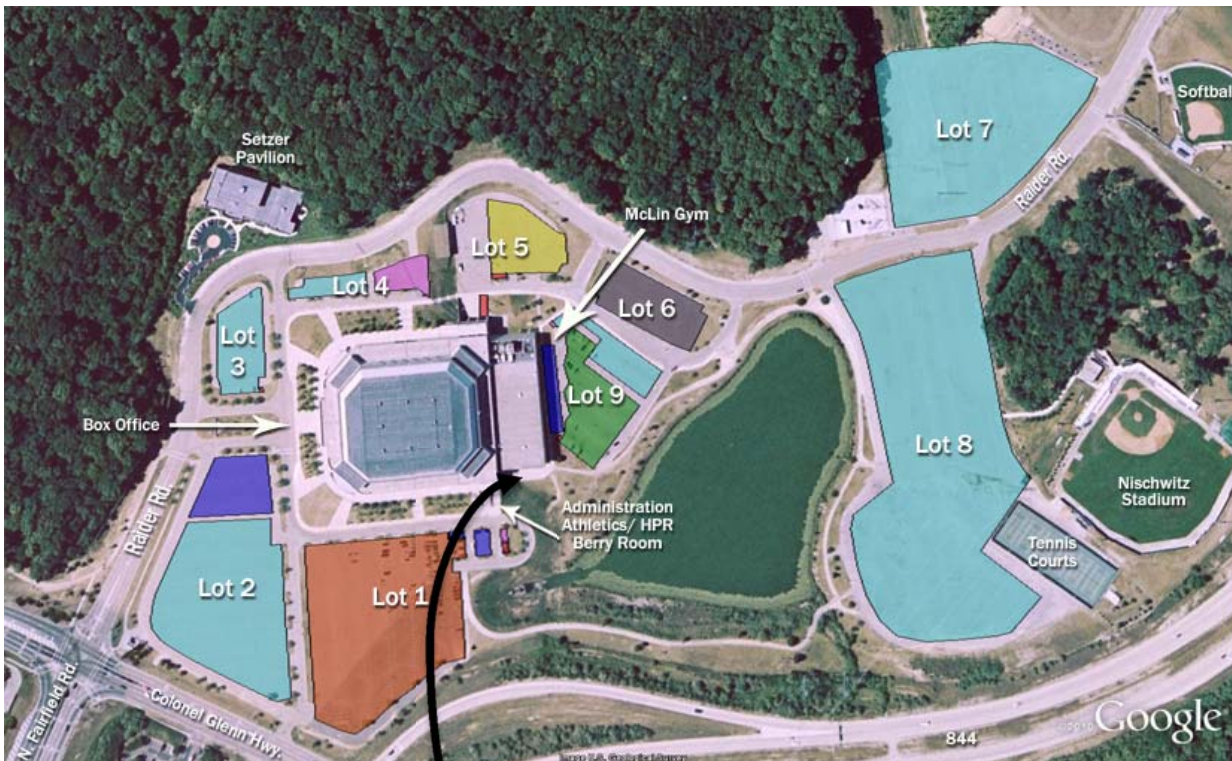

From the South

Take I-75 North to I-675 North
Take I-675 to Exit 17, follow the sign for "WPAFB Areas A &
C" and "Wright St. Univ."
Take the Wright State University exit
Turn left onto University Blvd.
Turn left onto Raider Rd. and follow to Wright State's
Nutter Center

From the East

Take I-70 West to I-675 South
Take I-675 South to N. Fairfield Rd. (Exit 17)
Turn right onto N Fairfield Rd
Turn right onto Colonel Glenn Hwy.
Turn right onto on-ramp for 844 North
Take the Wright State University exit
Turn left onto University Blvd.
Turn left onto Raider Rd. and follow to Wright State's
Nutter Center

From the West

Take I-70 East to I-675 South
Take I-675 South to N. Fairfield Rd. (Exit 17)
Turn right onto N Fairfield Rd
Turn right onto Colonel Glenn Hwy.
Turn right onto on-ramp for 844 North
Take the Wright State University exit
Turn left onto University Blvd.
Turn left onto Raider Rd. and follow to Wright State's
Nutter Center

Address: 3640 Colonel Glenn Highway | Fairborn, OH 45324

Parking Map

Park in Lot 1 and come in by the Big Yellow Berry Room sign.

This is the Berry Room entrance.

The room is marked and is on your left when parked in Lot 1